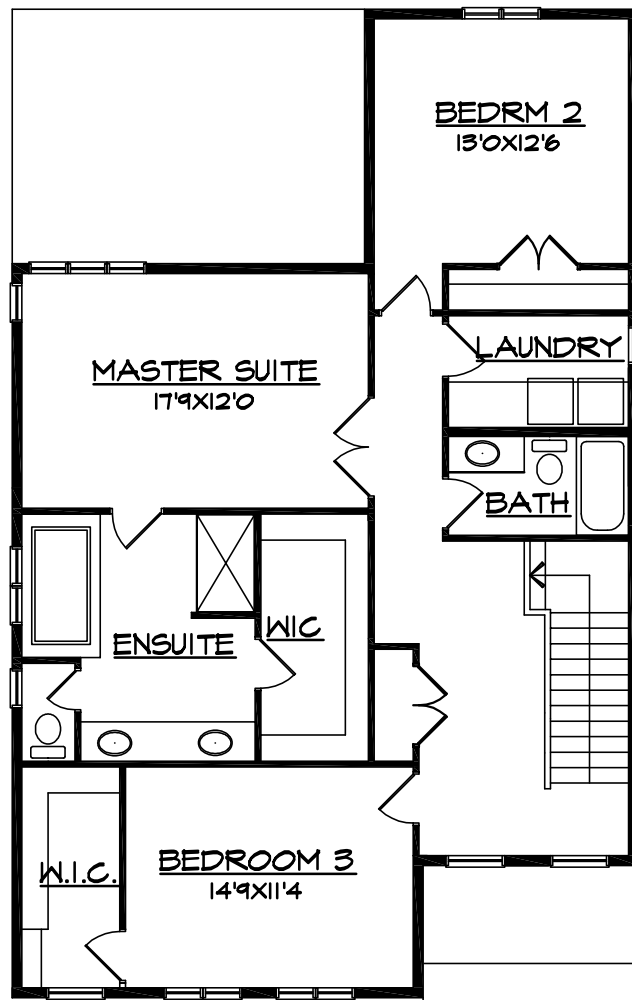

MODEL # 2209-TS32

MAIN FLOOR - 952 sf

SECOND FLOOR - 1257 sf