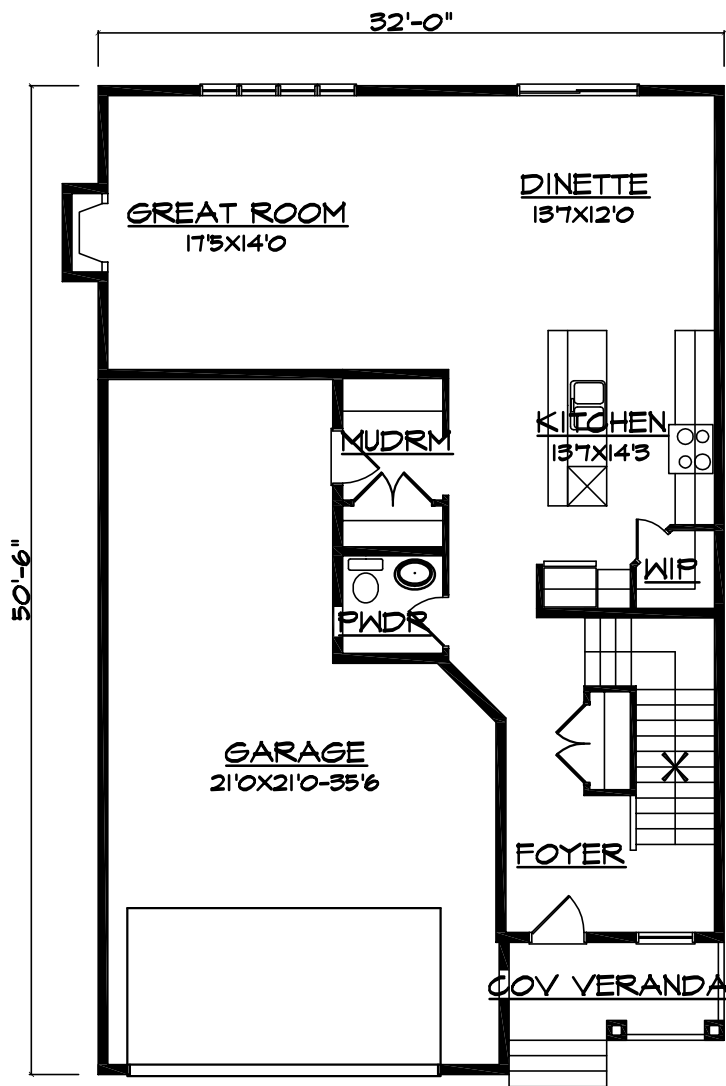

MODEL # 2209-TS32

MAIN FLOOR - 952 sf

SECOND FLOOR - 1257 sf